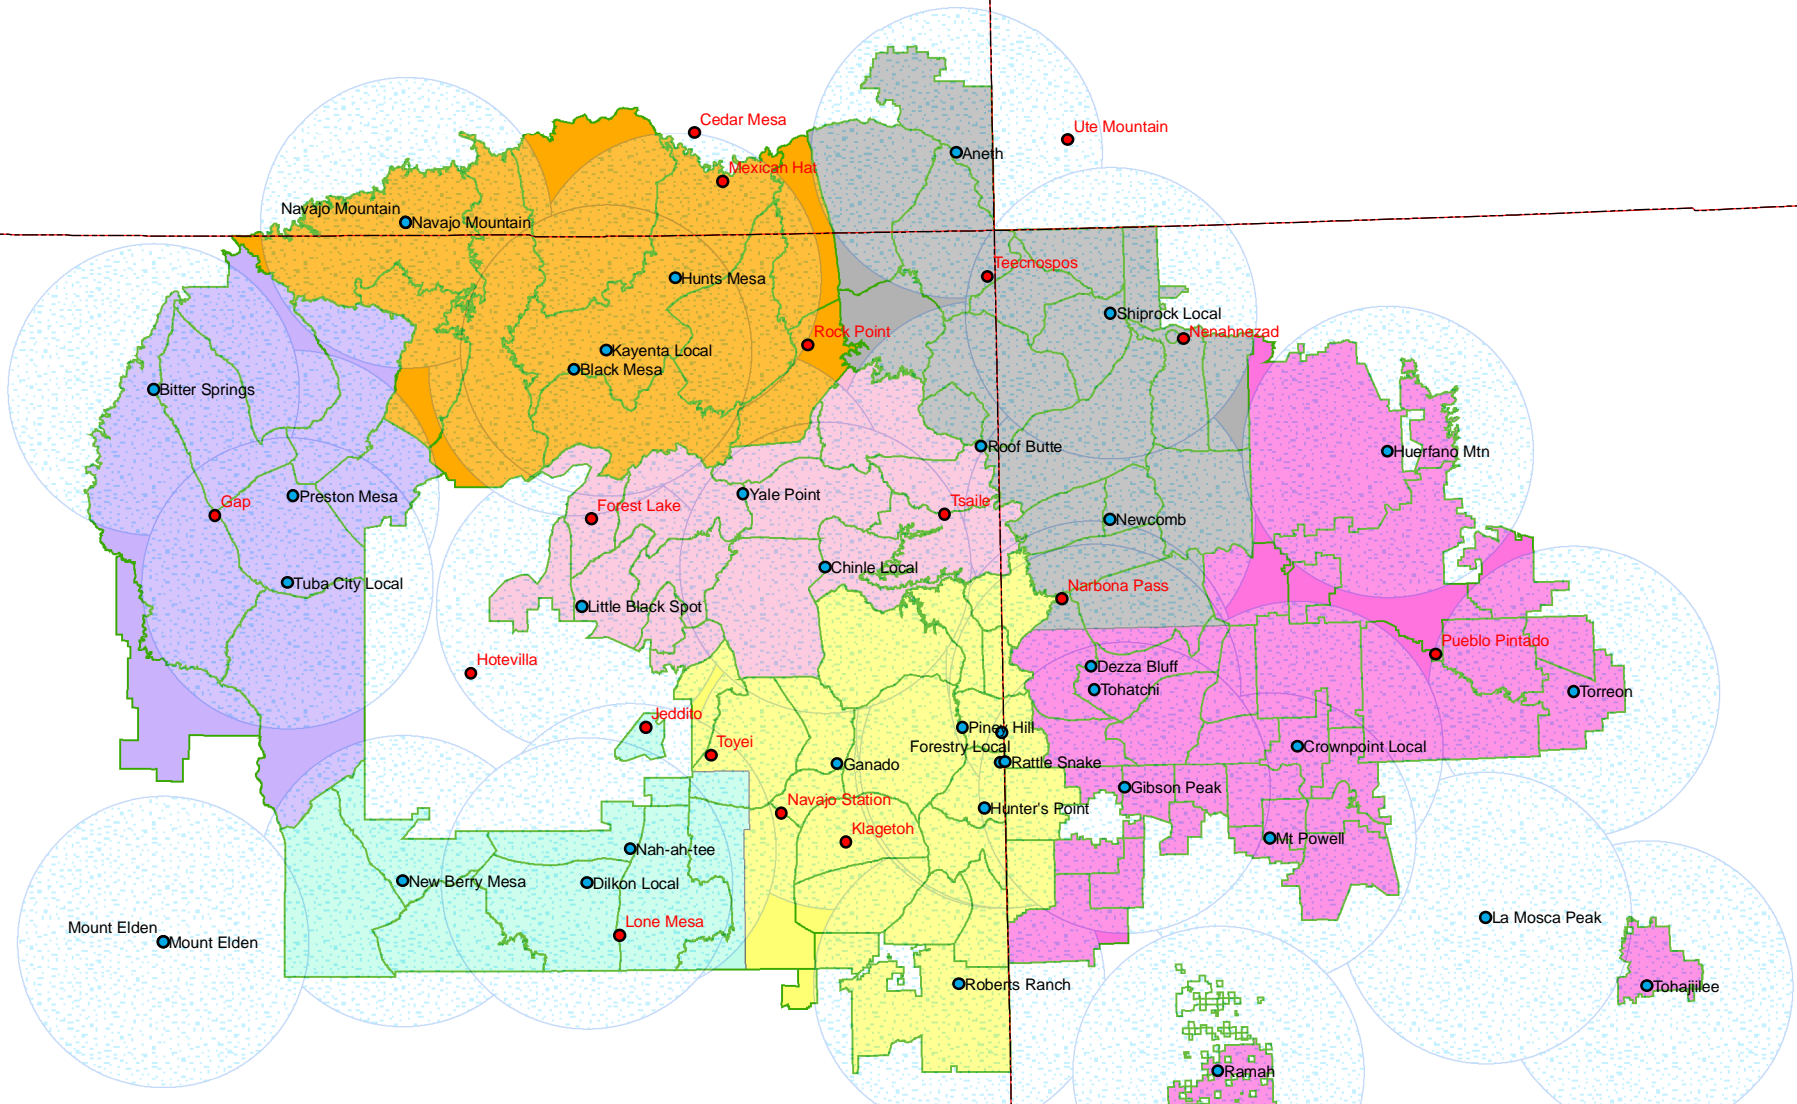

Navajo Nation Radio Sites

Legend

● Future Radio Sites	NN Police Districts
● Existing NN Radio Towers	Chinle District
--- State Boundaries	Crownpoint District
⊙ 25 Mile Radio Signal	Dilkon District
▭ Chapter Boundaries	Fort Defiance District
	Kayenta District
	Shiprock District
	Tuba City District